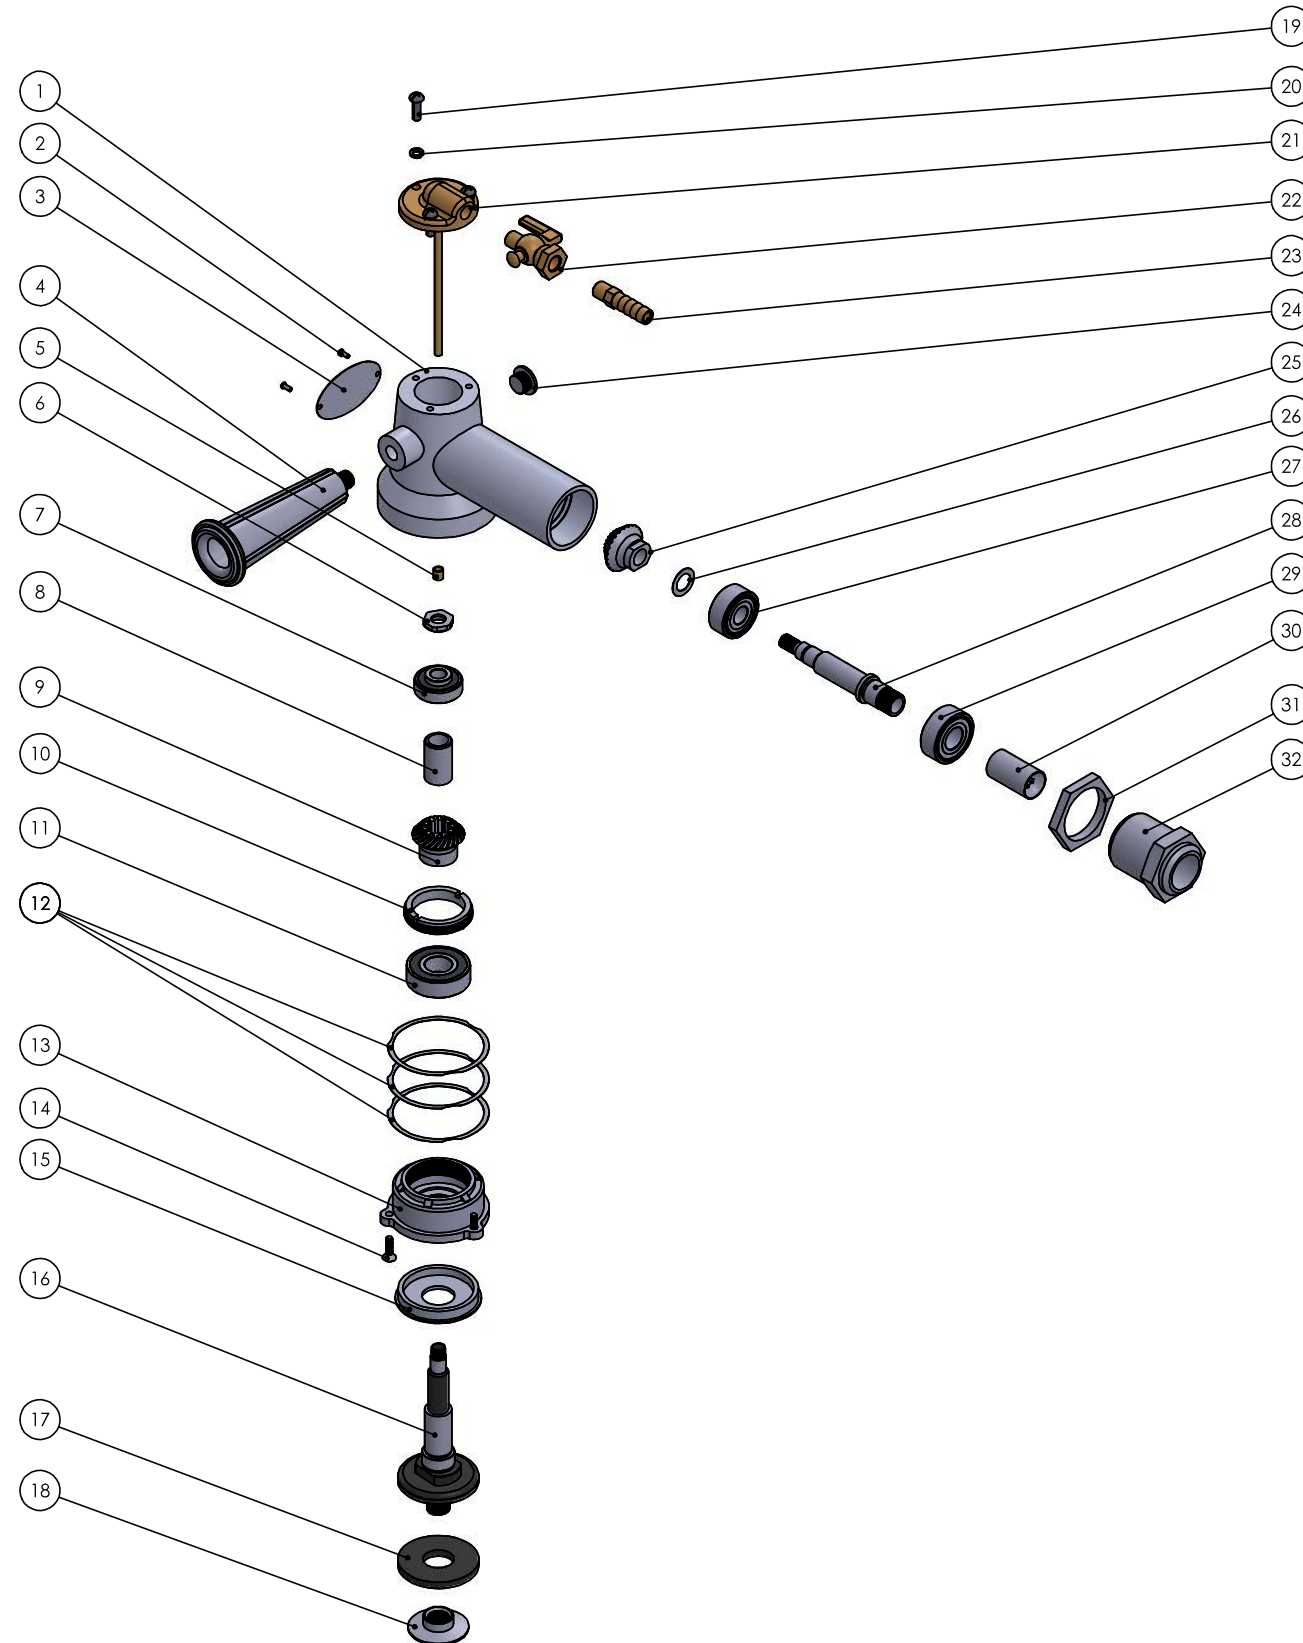

56934 Angle Spindle Parts List (5/8" Thread)

ITEM NO.	PART NUMBER	DESCRIPTION	QTY.
1	031159	ANGLE SPINDLE HOUSING,NEW STYLE	1
2	103508	SCREW, DRIVE NO.2	2
3	9009141B	NAMEPLATE	1
4	015339B	HANDLE	1
5	056951	BUSHING	1
6	005327	BEARING NUT	1
7	020306	BEARING, BALL	1
8	030804	SPACER	1
9	030807	GEAR	1
10	002449A	LOCKNUT	1
11	021153	BEARING, BALL, SEAL, DBL	1
12	015519	SHIM - STEEL .005	3
13	015196	PLATE, BEARING	1
14	100877	10-32 X 5/8 FLAT HD MACHINE SCREW	3
15	015198A	FLINGER	1
16	056932	SHAFT LESS FLINGER	1
17	057720	RUBBER WASHER	1
18	057710	CLAMP ADAPTOR, FEMALE	1
19	AH 030	#10-32 X 5/8 LG FILISTER HEAD	3
20	T1032	#10 MEDIUM LOCKWASHER	3
21	AHM 003	WATER PIPE ASSY	1
22	019853-VALVE	WATER VALVE ONLY FOR REM. ANGLE HD.	1
23	019853-BARB	BARB ONLY,REM. ANGLE HD. WATER VALV	1
24	019513	OIL PLUG	1
25	030806	GEAR	1
26	019583	.015 SHIM	1
27	020611	BEARING, BALL,SEAL,SHIELD	1
28	031167	SHAFT, PINION	1
29	020626	BEARING, BALL, SEAL	1
30	028685A	DRIVE NUT, 4-SPLINE	1
31	008676	LOCK RING	1
32	001789	COUPLING, SPINDLE	1